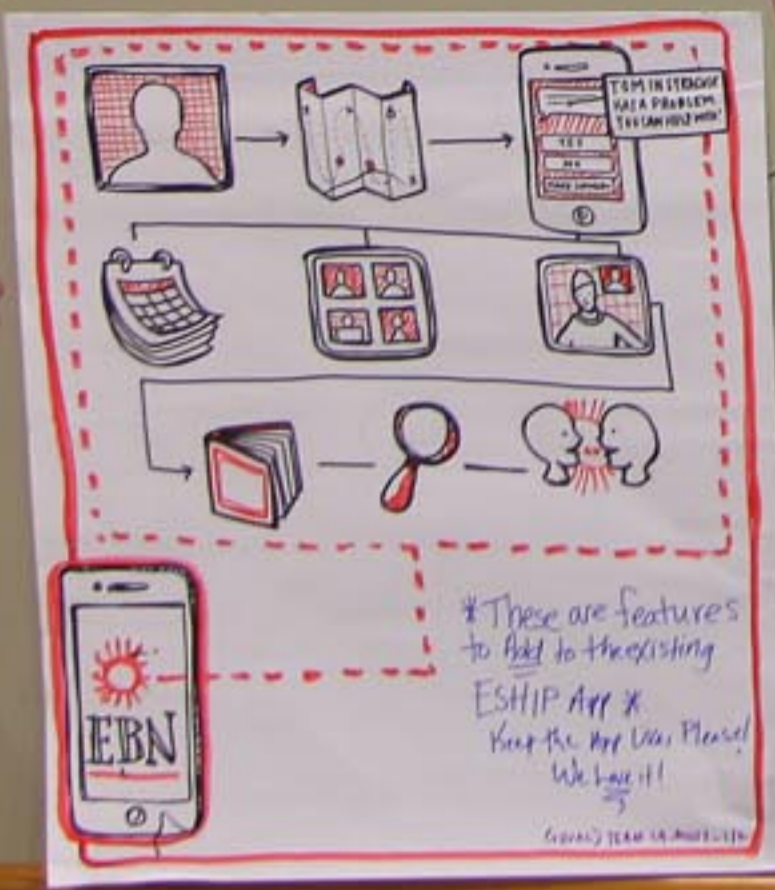

How to be included  
 Lightway  
 Need  
 EASY Collaboration  
 Community support of user

TEAM 14 - WN - MSS03/1/1

DESCRIPTION

Peer-to-Peer Everywhere Network for ecosystem builders

4 VISUAL REPRESENTATION

2 PAGES

EASY identification  
 Time Saving behavior  
 Immediate the connection  
 Concise We don't have a gathering place  
 Instant We need a comm. for connectors  
 Intuitive  
 Convenient

1. Online Profile (rich)
2. Select Subgroup (map)
3. Chat on phone with...
4. Create Calendar...
5. D. Timeline/Video Chat
6. Meetups/Events...
7. Light talk